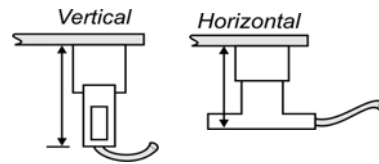

MATED  
CABLE  
HEIGHTS

SERIES	PITCH	MATES WITH	VERTICAL	HORIZONTAL
6QCD	.635mm (.025")	QMS/QFS	.950" (24.13mm)	.595" (15.113mm)
6QCDS	.635mm (.025")	QMS/QFS	.950" (24.13mm)	.595" (15.113mm)
6QDP	.635mm (.025")	QMS-DP/QFS-DP	.950" (24.130mm)	.595" (15.113mm)
6QDPS	.635mm (.025")	QMSS-DP/QFSS-DP	.950" (24.130mm)	.595" (15.113mm)
EEDP	.8mm (.0315")	MEC8-RA/HSEC8	.708" (17.983mm)	.266" (6.756mm)
EQCD	.8mm (.0315")	QTE/QSE	.652" (16.561mm)	.365" (9.271mm)
EQDP	.8mm (.0315")	QTE-DP/QSE-DP	.652" (16.561mm)	.365" (9.271mm)
EQSD	.8mm (.0315")	QTE/QSE	.652" (16.561mm)	.365" (9.271mm)
ERCDA	.8mm (.0315")	ERM8/ERF8	.912" (23.163mm)	.584" (14.826mm)
ERDP	.8mm (.0315")	ERM8/ERF8	.912" (23.163mm)	.584" (14.826mm)
FHSC	.050" (1.27mm)	SFM/TFM	.812" (20.620mm)	.428" (10.87mm)
HBCD	.5mm (.0197")	BTH/BSH	.652" (16.561mm)	.365" (9.271mm)
HHSC	.100" (2.54mm)	SSQ/HTSS	.981" (24.920mm)	.615" (15.621mm)
HQCD	.5mm (.0197")	QTH/QSH	.652" (16.561mm)	.365" (9.271mm)
HQDP	.5mm (.0197")	QTH-DP/QSH-DP	.652" (16.561mm)	.365" (9.271mm)
HQDP	.5mm (.0197")	QTH-DP/QSH-DP	.785" (19.939mm)	.369" (9.373mm)
MICD	.635mm (.025")	MIT/MIS	.652" (16.561mm)	.365" (9.271mm)
SQCD	.635mm (.025")	QTS/QSS	.652" (16.561mm)	.365" (9.271mm)
THSC	2mm (.0787")	SQT/LTMM	N/A	.492" (12.497mm)